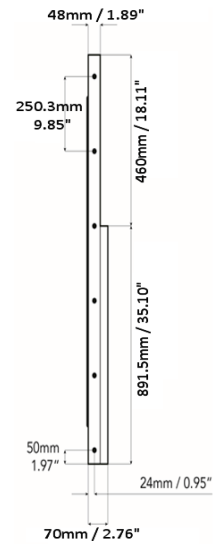

EP 1168285 / US 7,455,412 / EP 1429308 / EP 1809828 / US 7,589,893 / DE 10139890

ad notam[®]

HIDDEN TECHNOLOGY - TECHNOLOGY BECOMES INVISIBLE.

DFU-0980-870**GENERAL INFORMATION**

Article number	DFU-0980-870
Product dimensions *	2287 x 1351.5 x 70 mm (90.04" x 53.21" x 2.76")
Product weight	85 kg (187.39 lbs)
Permitted product usage	For In-Door-Use only
Operating temperature	0 to 50 Celcius (32 to 122 Fahrenheit)
Humidity	20% - 80%
HS Code	85 28 52 91
Packaging type	Carton Box
Packaging dimensions	2557 x 1812 x 350mm (100.67" x 71.34" x 13.78")
Packaging gross volume weight	324kg

DRAWINGS**Frontview****Sideview****Topview**

Drawing measure

mm

inches

ad notam[®]

HIDDEN TECHNOLOGY - TECHNOLOGY BECOMES INVISIBLE.

DFU-0980-870**SPECIFICATION**

Display type (Backlight type)	TFT Thin Film Transistor (LED)
Screen diagonale	97.52" (2477 mm)
Screen active area (WxH) **	2160 x 1218.5 mm (85.04" x 47.97")
Picture format	16:9
Physical resolution	3840 x 2160
Viewing angle	Horizontal (Total / Left / Right): 178 / 89 / 89 Vertical (Total / Up / Down): 178 / 89 / 89
Brightness ***	max. 700 cd/m ²
Contrast	Typical 1200:1
Response time	12 ms
Refresh rate	60 Hz
Power consumption	DC 24V / Standby: 0,3W / 12,5mA / Maximum: 668W / 27.8A
OSD language	Deutsch, English, Espanol, Francais, Italiano, Portugues, Chinese
Certification	UL 60950-1, CAN / CSA 22.2 - 60950-1, CB, FCC, EN 60950-1, EMC 55022, EN 6100-3-2
Lifetime (backlight)	~ 30.000 operating hours
VESA Mounting Support	800 W x 600 H