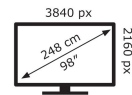

ad notam®

HIDDEN TECHNOLOGY - TECHNOLOGY BECOMES INVISIBLE.

DFU-0980-870

ACCESSORIES

MONITOR

ad notam

DFU-0980-870

245 kWh/1000h

2019/2013

PACKAGE INCLUDES

- 1x DFU Monitor System
- 1x External Power Adaptor
- 1x AC Power Cord
- 1x IR Remote Control Waterproof incl. Batteries
- 1x User Manual

Proprietary and Confidential The information contained in this document is the sole property of ad notam.

Any reproduction in part or in whole without written permission from ad notam is prohibited.

This product, parts, components or the assembly might be part of or protected by one of the following intellectual property rights:

EP 1168285 / US 7,455,412 / EP 1429308 / EP 1809828 / US 7,589,893 / DE 10139890