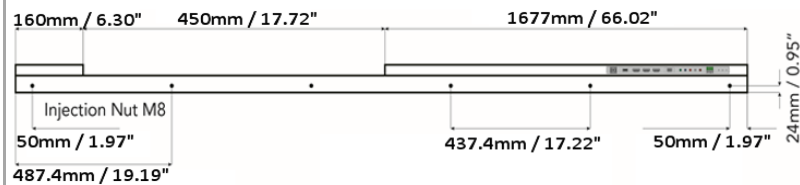

EP 1168285 / US 7,455,412 / EP 1429308 / EP 1809828 / US 7,589,893 / DE 10139890

ad notam[®]

HIDDEN TECHNOLOGY - TECHNOLOGY BECOMES INVISIBLE.

DFU-0980-870**GENERAL INFORMATION**

Article number	DFU-0980-870
Product dimensions *	2287 x 1351.5 x 70 mm (90.04" x 53.21" x 2.76")
Product weight	85 kg (187.39 lbs)
Permitted product usage	For In-Door-Use only
Operating temperature	0 to 50 Celcius (32 to 122 Fahrenheit)
Humidity	20% - 80%
HS Code	85 28 52 91
Packaging type	Carton Box
Packaging dimensions	2557 x 1812 x 350mm (100.67" x 71.34" x 13.78")
Packaging gross volume weight	324kg

DRAWINGS**Frontview****Sideview****Topview**

Drawing measure

mm

inches

ad notam[®]

HIDDEN TECHNOLOGY - TECHNOLOGY BECOMES INVISIBLE.

DFU-0980-870**SPECIFICATION**

Display type (Backlight type)	TFT Thin Film Transistor (LED)
Screen diagonale	97.52" (2477 mm)
Screen active area (WxH) **	2160 x 1218.5 mm (85.04" x 47.97")
Picture format	16:9
Physical resolution	3840 x 2160
Viewing angle	Horizontal (Total / Left / Right): 178 / 89 / 89 Vertical (Total / Up / Down): 178 / 89 / 89
Brightness ***	max. 700 cd/m ²
Contrast	Typical 1200:1
Response time	12 ms
Refresh rate	60 Hz
Power consumption	DC 24V / Standby: 0,3W / 12,5mA / Maximum: 668W / 27.8A
OSD language	Deutsch, English, Espanol, Francais, Italiano, Portugues, Chinese
Certification	UL 60950-1, CAN / CSA 22.2 - 60950-1, CB, FCC, EN 60950-1, EMC 55022, EN 6100-3-2
Lifetime (backlight)	~ 30.000 operating hours
VESA Mounting Support	800 W x 600 H