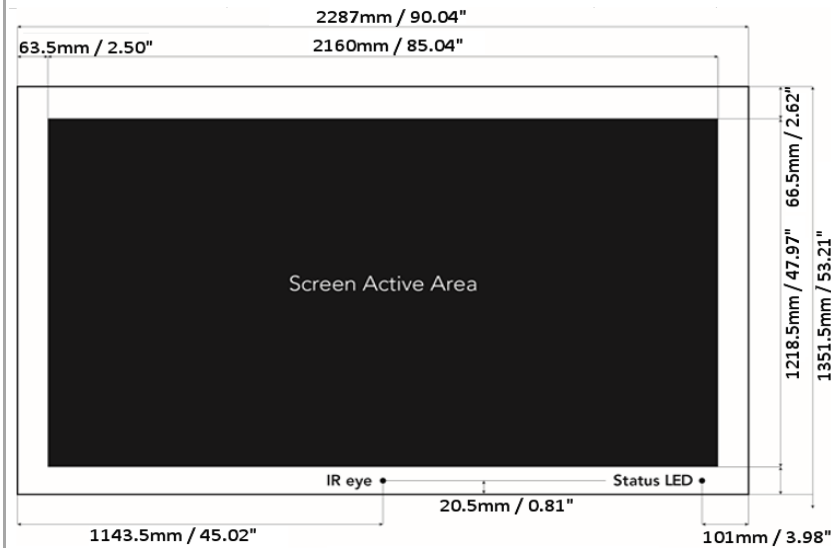

EP 1168285 / US 7,455,412 / EP 1429308 / EP 1809828 / US 7,589,893 / DE 10139890

ad notam[®]

HIDDEN TECHNOLOGY - TECHNOLOGY BECOMES INVISIBLE.

DFU-0980-870**GENERAL INFORMATION**

Article number	DFU-0980-870
Product dimensions *	2287 x 1351.5 x 70 mm (90.04" x 53.21" x 2.76")
Product weight	85 kg (187.39 lbs)
Permitted product usage	For In-Door-Use only
Operating temperature	0 to 50 Celcius (32 to 122 Fahrenheit)
Humidity	20% - 80%
HS Code	85 28 52 91
Packaging type	Carton Box
Packaging dimensions	2557 x 1812 x 350mm (100.67" x 71.34" x 13.78")
Packaging gross volume weight	324kg

DRAWINGS**Frontview****Sideview****Topview**

Drawing measure

mm

inches

ad notam[®]

HIDDEN TECHNOLOGY - TECHNOLOGY BECOMES INVISIBLE.

DFU-0980-870**SPECIFICATION**

Display type (Backlight type)	TFT Thin Film Transistor (LED)
Screen diagonale	97.52" (2477 mm)
Screen active area (WxH) **	2160 x 1218.5 mm (85.04" x 47.97")
Picture format	16:9
Physical resolution	3840 x 2160
Viewing angle	Horizontal (Total / Left / Right): 178 / 89 / 89 Vertical (Total / Up / Down): 178 / 89 / 89
Brightness ***	max. 700 cd/m ²
Contrast	Typical 1200:1
Response time	12 ms
Refresh rate	60 Hz
Power consumption	DC 24V / Standby: 0,3W / 12,5mA / Maximum: 668W / 27.8A
OSD language	Deutsch, English, Espanol, Francais, Italiano, Portugues, Chinese
Certification	UL 60950-1, CAN / CSA 22.2 - 60950-1, CB, FCC, EN 60950-1, EMC 55022, EN 6100-3-2
Lifetime (backlight)	~ 30.000 operating hours
VESA Mounting Support	800 W x 600 H